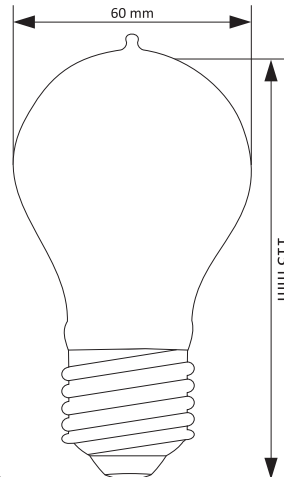

BG- LED лампа; **EN** - LED lamp; **SRB-** Sijalice LED; **HR-** LED žarulje; **BIH** Sijalice LED; **SLO-** LED svetila; **HU-** LED lámpa; **RO-** Becuri cu LED; **GR-** Λαμπτήρες LED; **MK** - LED светилка; **SK** - LED lampa; **PL** - Lampa LED; **P** - Lâmpada LED; **IT** - Lampada a LED

INCANDESCENT LED VINTAGE

■ TECHNICAL DATA

Voltage: ~230V

Frequency: 50/60Hz

Watt: 60W

Lumen: 250lm

Light source: –

Beam angle: 360°

Color temperature: 2200K/2700K

Dimmable: Yes

Color rendering index: Ra≥80

Life time: 3000 h

■ AREAS OF APPLICATION

- Domestic applications- especially where the lamps are visible
- General illumination
- Outdoor applications only in suitable luminaires
- Used in chandeliers and other decorative light fixtures to create beautiful light effects

■ PRODUCT FEATURES

- Elegant design- perfect for decorative installations
- Very low energy consumption
- Instant 100 % light, no warm-up time
- Easy replacement of classic conventional lamps
- Environmentally friendly: contains no mercury or other hazardous substance

IP20